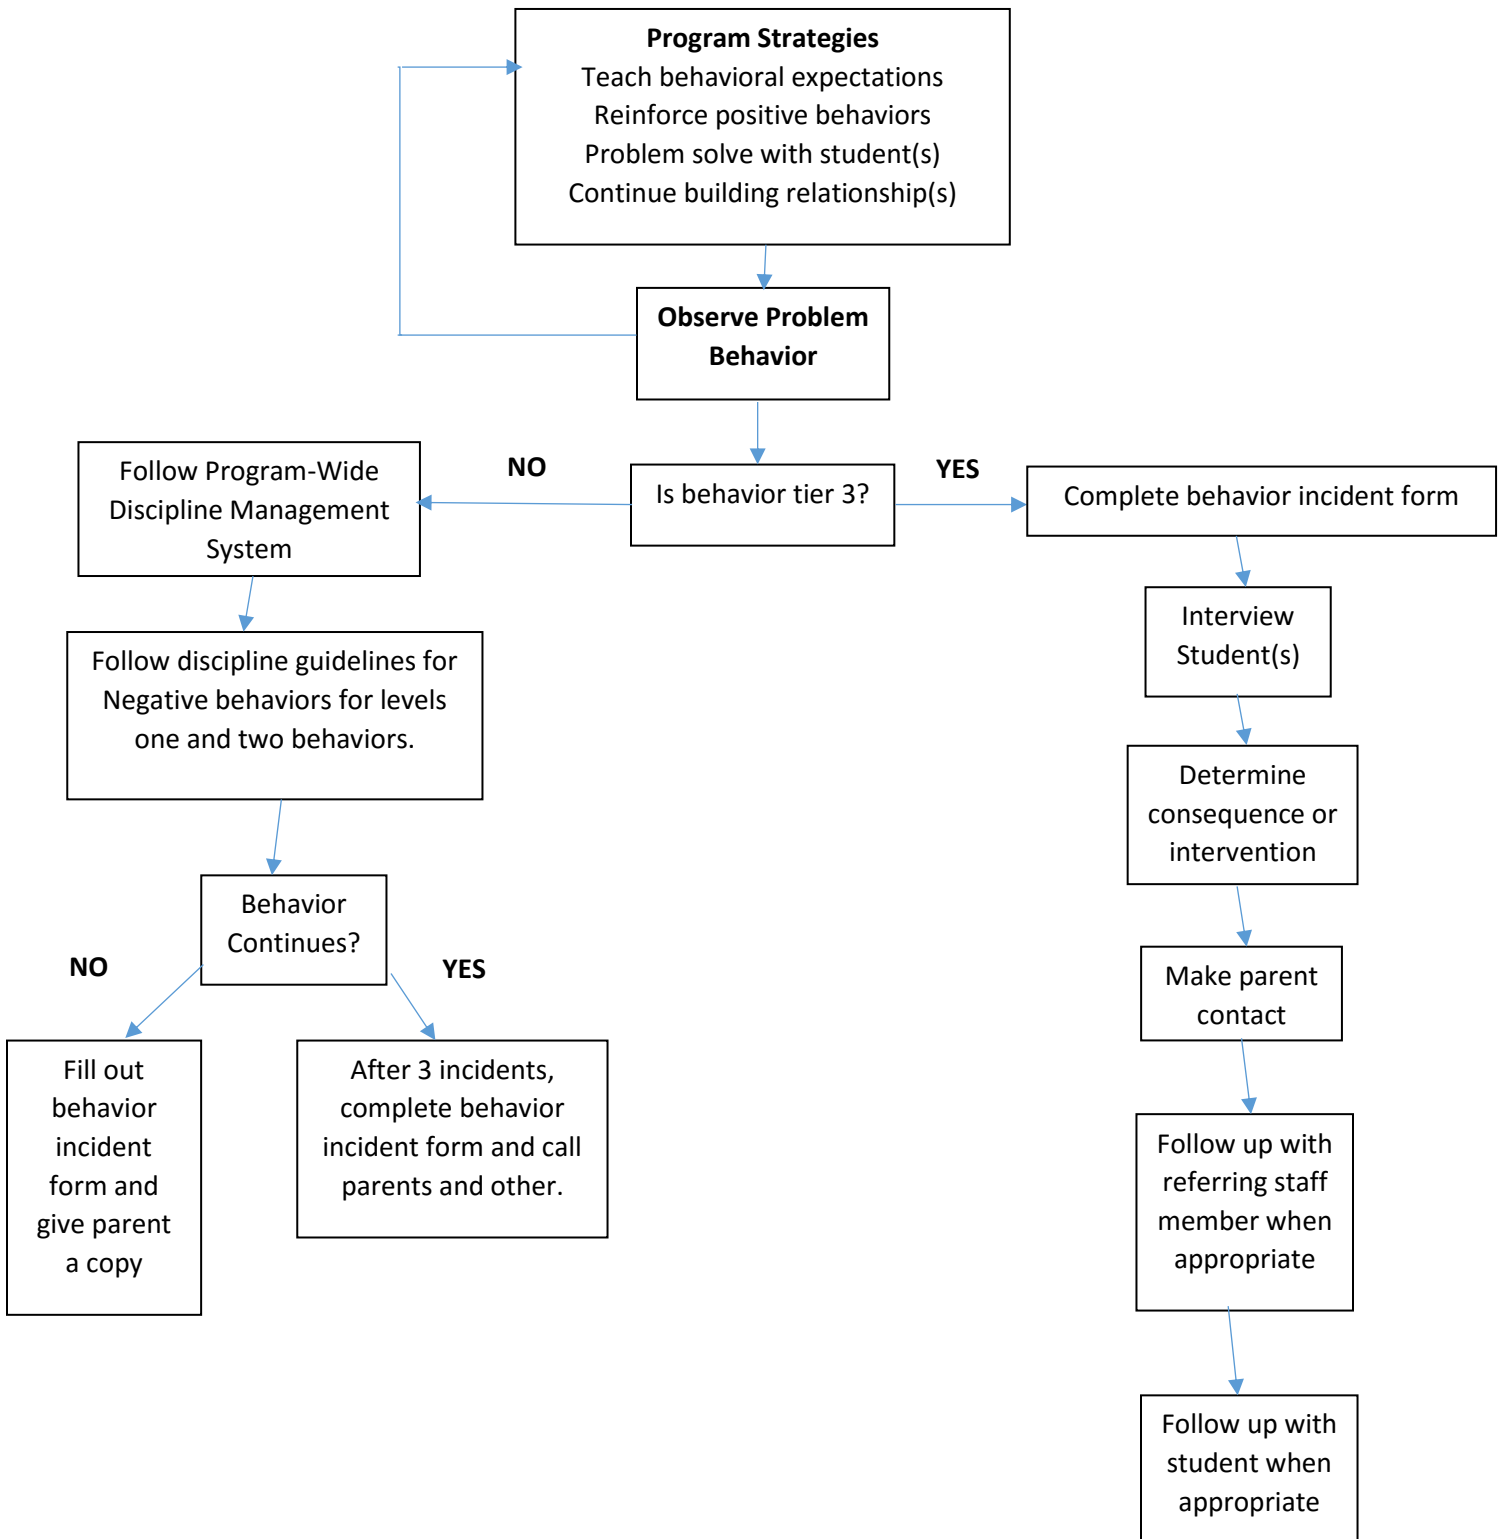

## COACH'S CLUB DISCIPLINE PROCEDURE FLOWCHART

This flowchart is not all encompassing. This flowchart is intended to use as a guideline to help assist Coach's Club staff to help our students with behavior incidents. This flowchart is in conjunction with the Negative behaviors against program expectations form as well with the possible consequences form. It is possible for severe behavior to skip through this flow chart as appropriate by the program director and /or their designee. Any and all behaviors, regardless of disability or intent, are causal for dismissal from Coach's Club.