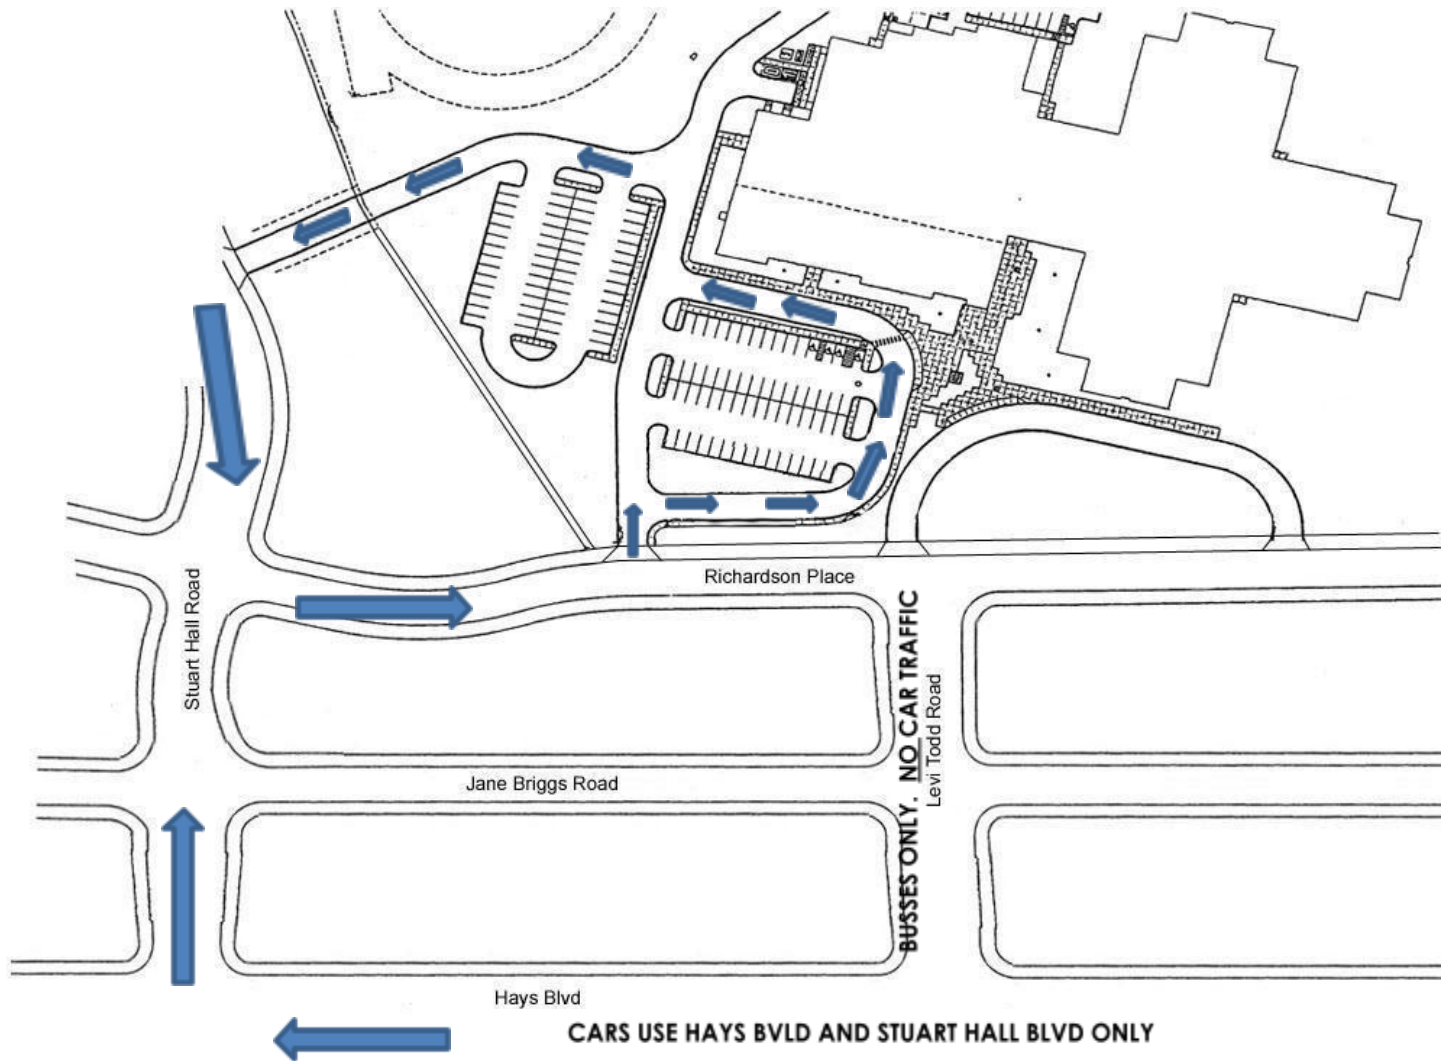

Edythe J. Hayes Middle School

260 Richardson Place · Lexington, KY 40509 · Ph: (859) 381-4920 · Fax: (859) 381-4937
Dave Hoskins, Principal · Kris Church, Associate Principal · Matthew Sherrard, Associate Principal
Learn Daily, Laugh Often, Lead Respectfully, Live Responsibly

EJ HAYES MIDDLE SCHOOL DROP OFF AND PICK UP MAP

The mission of Edythe J. Hayes Middle School is to engage all learners in a safe and nurturing environment, that fosters academic excellence and develops responsible, respectful leaders and citizens.

www.ejhayes.fcps.net