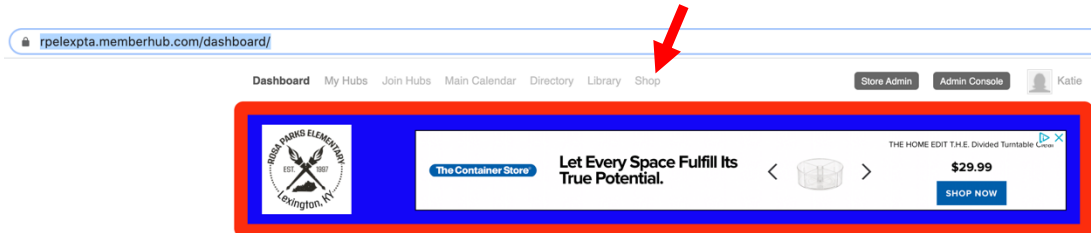

Joining the Rosa Parks Elementary PTA

1. Create an account with [MemberHub](#), our membership management system.
2. Look for a follow-up email once your MemberHub account is approved (the subject line will read: “[RPE PTA] Join Request Accepted”). Click on the link to create a password to log into your account.
3. Click on “Shop” in the top navigation bar to join the PTA, donate to the Birthday Book Club and/or donate to Build the Nest.