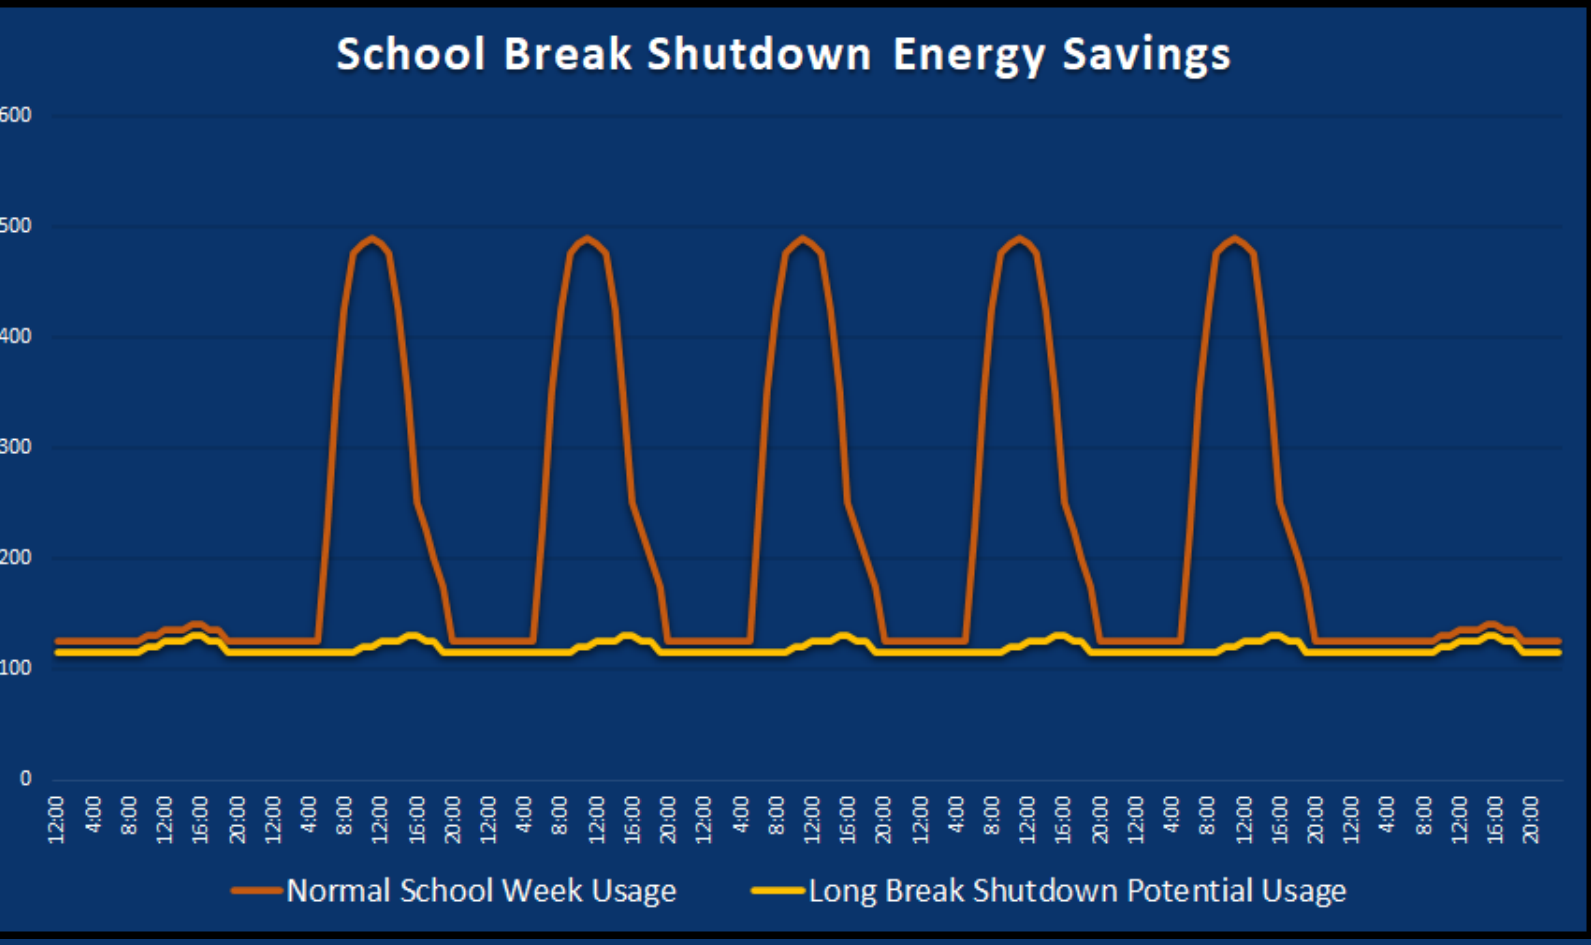

Want [statistics](#) of your school's participation? Share [this](#) link with your faculty and staff.

What a difference!

Before you leave:

- ☐ Turn off interior lights in your area.
- ☐ Turn off/unplug personal appliances (microwaves, lamps, space heaters, fans, etc.)
- ☐ Shut down computers/projectors.
- ☐ Close blinds/window shades.
- ☐ Remove warm appliances directly underneath of or within 2 feet of your thermostat.
- ☐ Portables: set the heating to a max of 64 degrees.