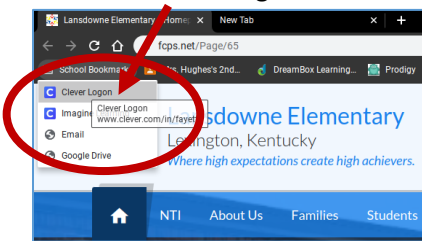

CLEVER LOGIN FROM A CHROMEBOOK

1. Click 'School Bookmarks' menu

2. Click 'Clever Login'

OR

Click 'Imagine Learning'

3. In the Clever window, SCROLL DOWN to the 'More Apps' section

4. Under 'More Apps' click on icon to open app: