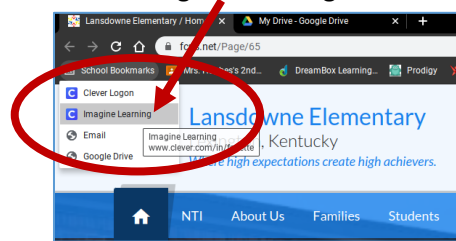

CLEVER LOGIN FROM A CHROMEBOOK

1. Click 'School Bookmarks' menu

2. Click 'Clever Login'

OR

Click 'Imagine Learning'

3. In the Clever window, SCROLL DOWN to the 'More Apps' section

4. Under 'More Apps' click on icon to open app: