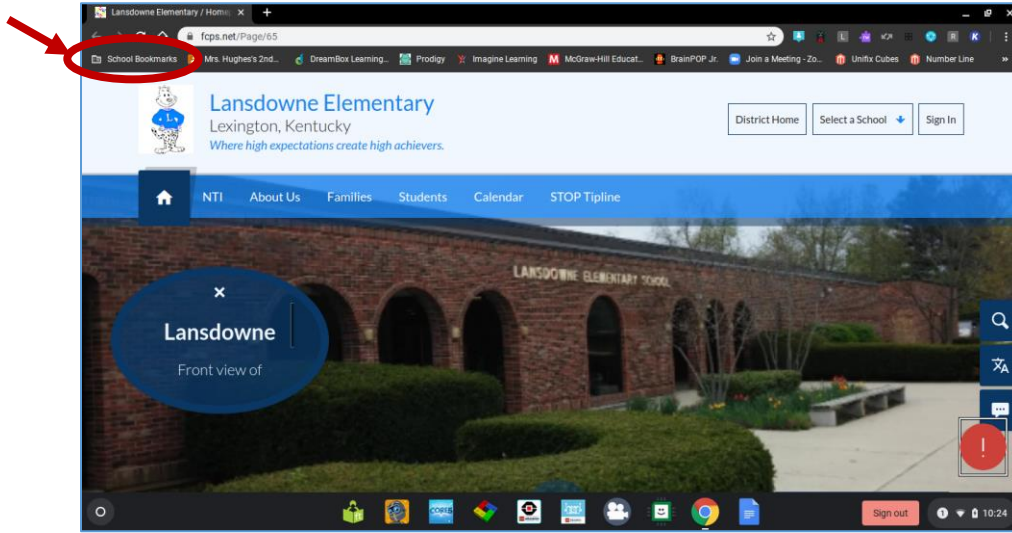

CLEVER LOGIN FROM A CHROMEBOOK

1. Click 'School Bookmarks' menu

2. Click 'Clever Login'

OR

Click 'Imagine Learning'

3. In the Clever window, SCROLL DOWN to the 'More Apps' section

4. Under 'More Apps' click on icon to open app: