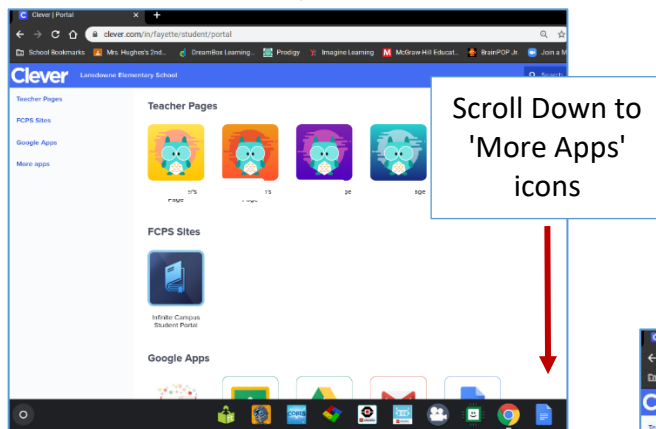

CLEVER LOGIN FROM A CHROMEBOOK

1. Click 'School Bookmarks' menu

2. Click 'Clever Login'

OR

Click 'Imagine Learning'

3. In the Clever window, SCROLL DOWN to the 'More Apps' section

4. Under 'More Apps' click on icon to open app: