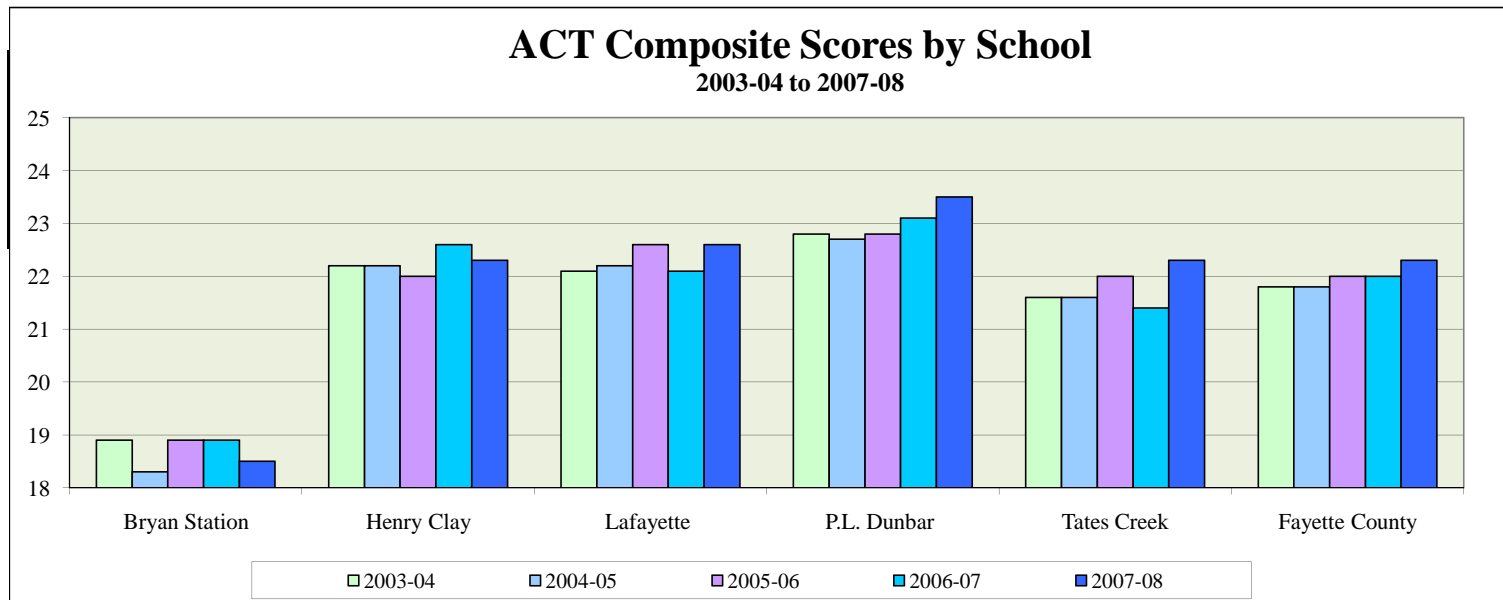

# Fayette County Public Schools

ACT Results Update 2007-2008

## ACT Composite Scores by School: 2003-2004 to 2007-2008

	2003-2004		2004-2005		2005-2006		2006-2007		2007-2008	
	Number Taking	Composite Score	Number Taking	Composite Score	Number Taking	Composite Score	Number Taking	Composite Score	Number Taking	Composite Score
<b>Bryan Station</b>	168	18.9	143	18.3	147	18.9	141	18.9	129	18.5
<b>Henry Clay</b>	287	22.2	268	22.2	282	22.0	328	22.6	370	22.3
<b>Lafayette</b>	286	22.1	291	22.2	328	22.6	333	22.1	270	22.6
<b>P.L. Dunbar</b>	362	22.8	383	22.7	366	22.8	409	23.1	387	23.5
<b>Tates Creek</b>	276	21.6	271	21.6	271	22.0	251	21.4	284	22.3
<b>Fayette Cbunty</b>	1379	21.8	1358	21.8	1394	22.0	1463	22.0	1441	22.3